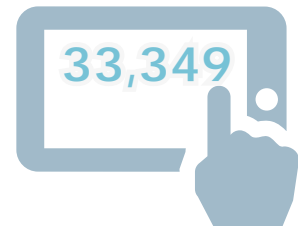

SEPTEMBER – DECEMBER 2022

10,008

eLibrary unique users

Total searches using library and archive search tools

Items borrowed

Full text journal articles downloaded

Website unique page views
rcn.org.uk/library

Library subject guides unique page views

Visitors to online exhibitions

Digital records accessed

Quality checking suspended during Q4 so no data available

email enquiries answered within 1 working day

Quality checking suspended during Q4 so no data available