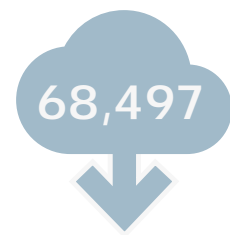

SEPTEMBER – DECEMBER 2022

10,008

eLibrary unique users

Total searches using library and archive search tools

Items borrowed

Full text journal articles downloaded

Website unique page views
rcn.org.uk/library